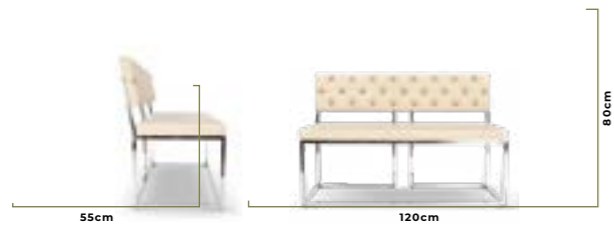

Balloon

754CKR

Color coating on metal or RAL colors options.
Interior fabrics of Stain-proof, easy-to-clean linen, leather, velvet, etc. for intensive circulation areas, etc. **12kg**

Tiana

705KR

Color coating on metal or RAL colors options.
Interior fabrics of Stain-proof, easy-to-clean linen, leather, velvet, etc. for intensive circulation areas, etc. **16.6kg**