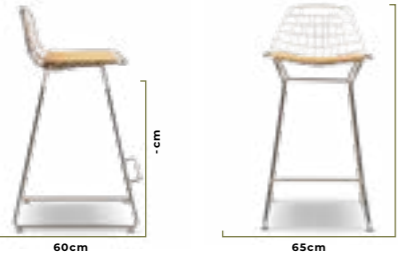

Bend

Color coating on metal or RAL colors options.
Interior fabrics of Stain-proof, easy-to-clean linen, leather, velvet, etc. for intensive circulation areas, etc.

Wire

BY
FECORDA
CUSTOM DESIGN

2410K

8.3kg