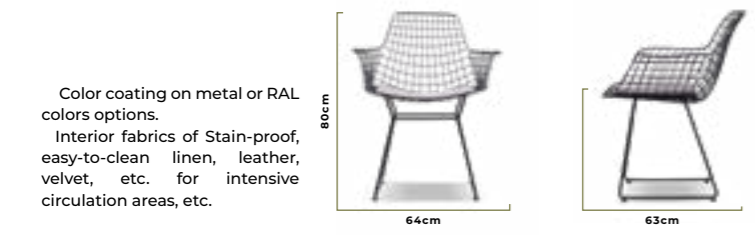

Zira
BY
FEÇURDA
CUSTOM DESIGN

1420K
5,8kg

Color coating on metal or RAL colors options.
Interior fabrics of Stain-proof, easy-to-clean linen, leather, velvet, etc. for intensive circulation areas, etc.

Zira
BY
FEÇURDA
CUSTOM DESIGN

162KR
6,5kg

Color coating on metal or RAL colors options.
Interior fabrics of Stain-proof, easy-to-clean linen, leather, velvet, etc. for intensive circulation areas, etc.

Zira
BY
FEÇURDA
CUSTOM DESIGN

Color coating on metal or RAL colors options.
Interior fabrics of Stain-proof, easy-to-clean linen, leather, velvet, etc. for intensive circulation areas, etc.

141B
6,2kg

Crescent
BY
FEÇURDA
CUSTOM DESIGN

1810K
5,5kg

Color coating on metal or RAL colors options.
Interior fabrics of Stain-proof, easy-to-clean linen, leather, velvet, etc. for intensive circulation areas, etc.

Zira
BY
FEÇURDA
CUSTOM DESIGN

1610K
7kg

Color coating on metal or RAL colors options.
Interior fabrics of Stain-proof, easy-to-clean linen, leather, velvet, etc. for intensive circulation areas, etc.

Pyramid
BY
FEÇURDA
CUSTOM DESIGN

Color coating on metal or RAL colors options.
Interior fabrics of Stain-proof, easy-to-clean linen, leather, velvet, etc. for intensive circulation areas, etc.

501B
4,5kg