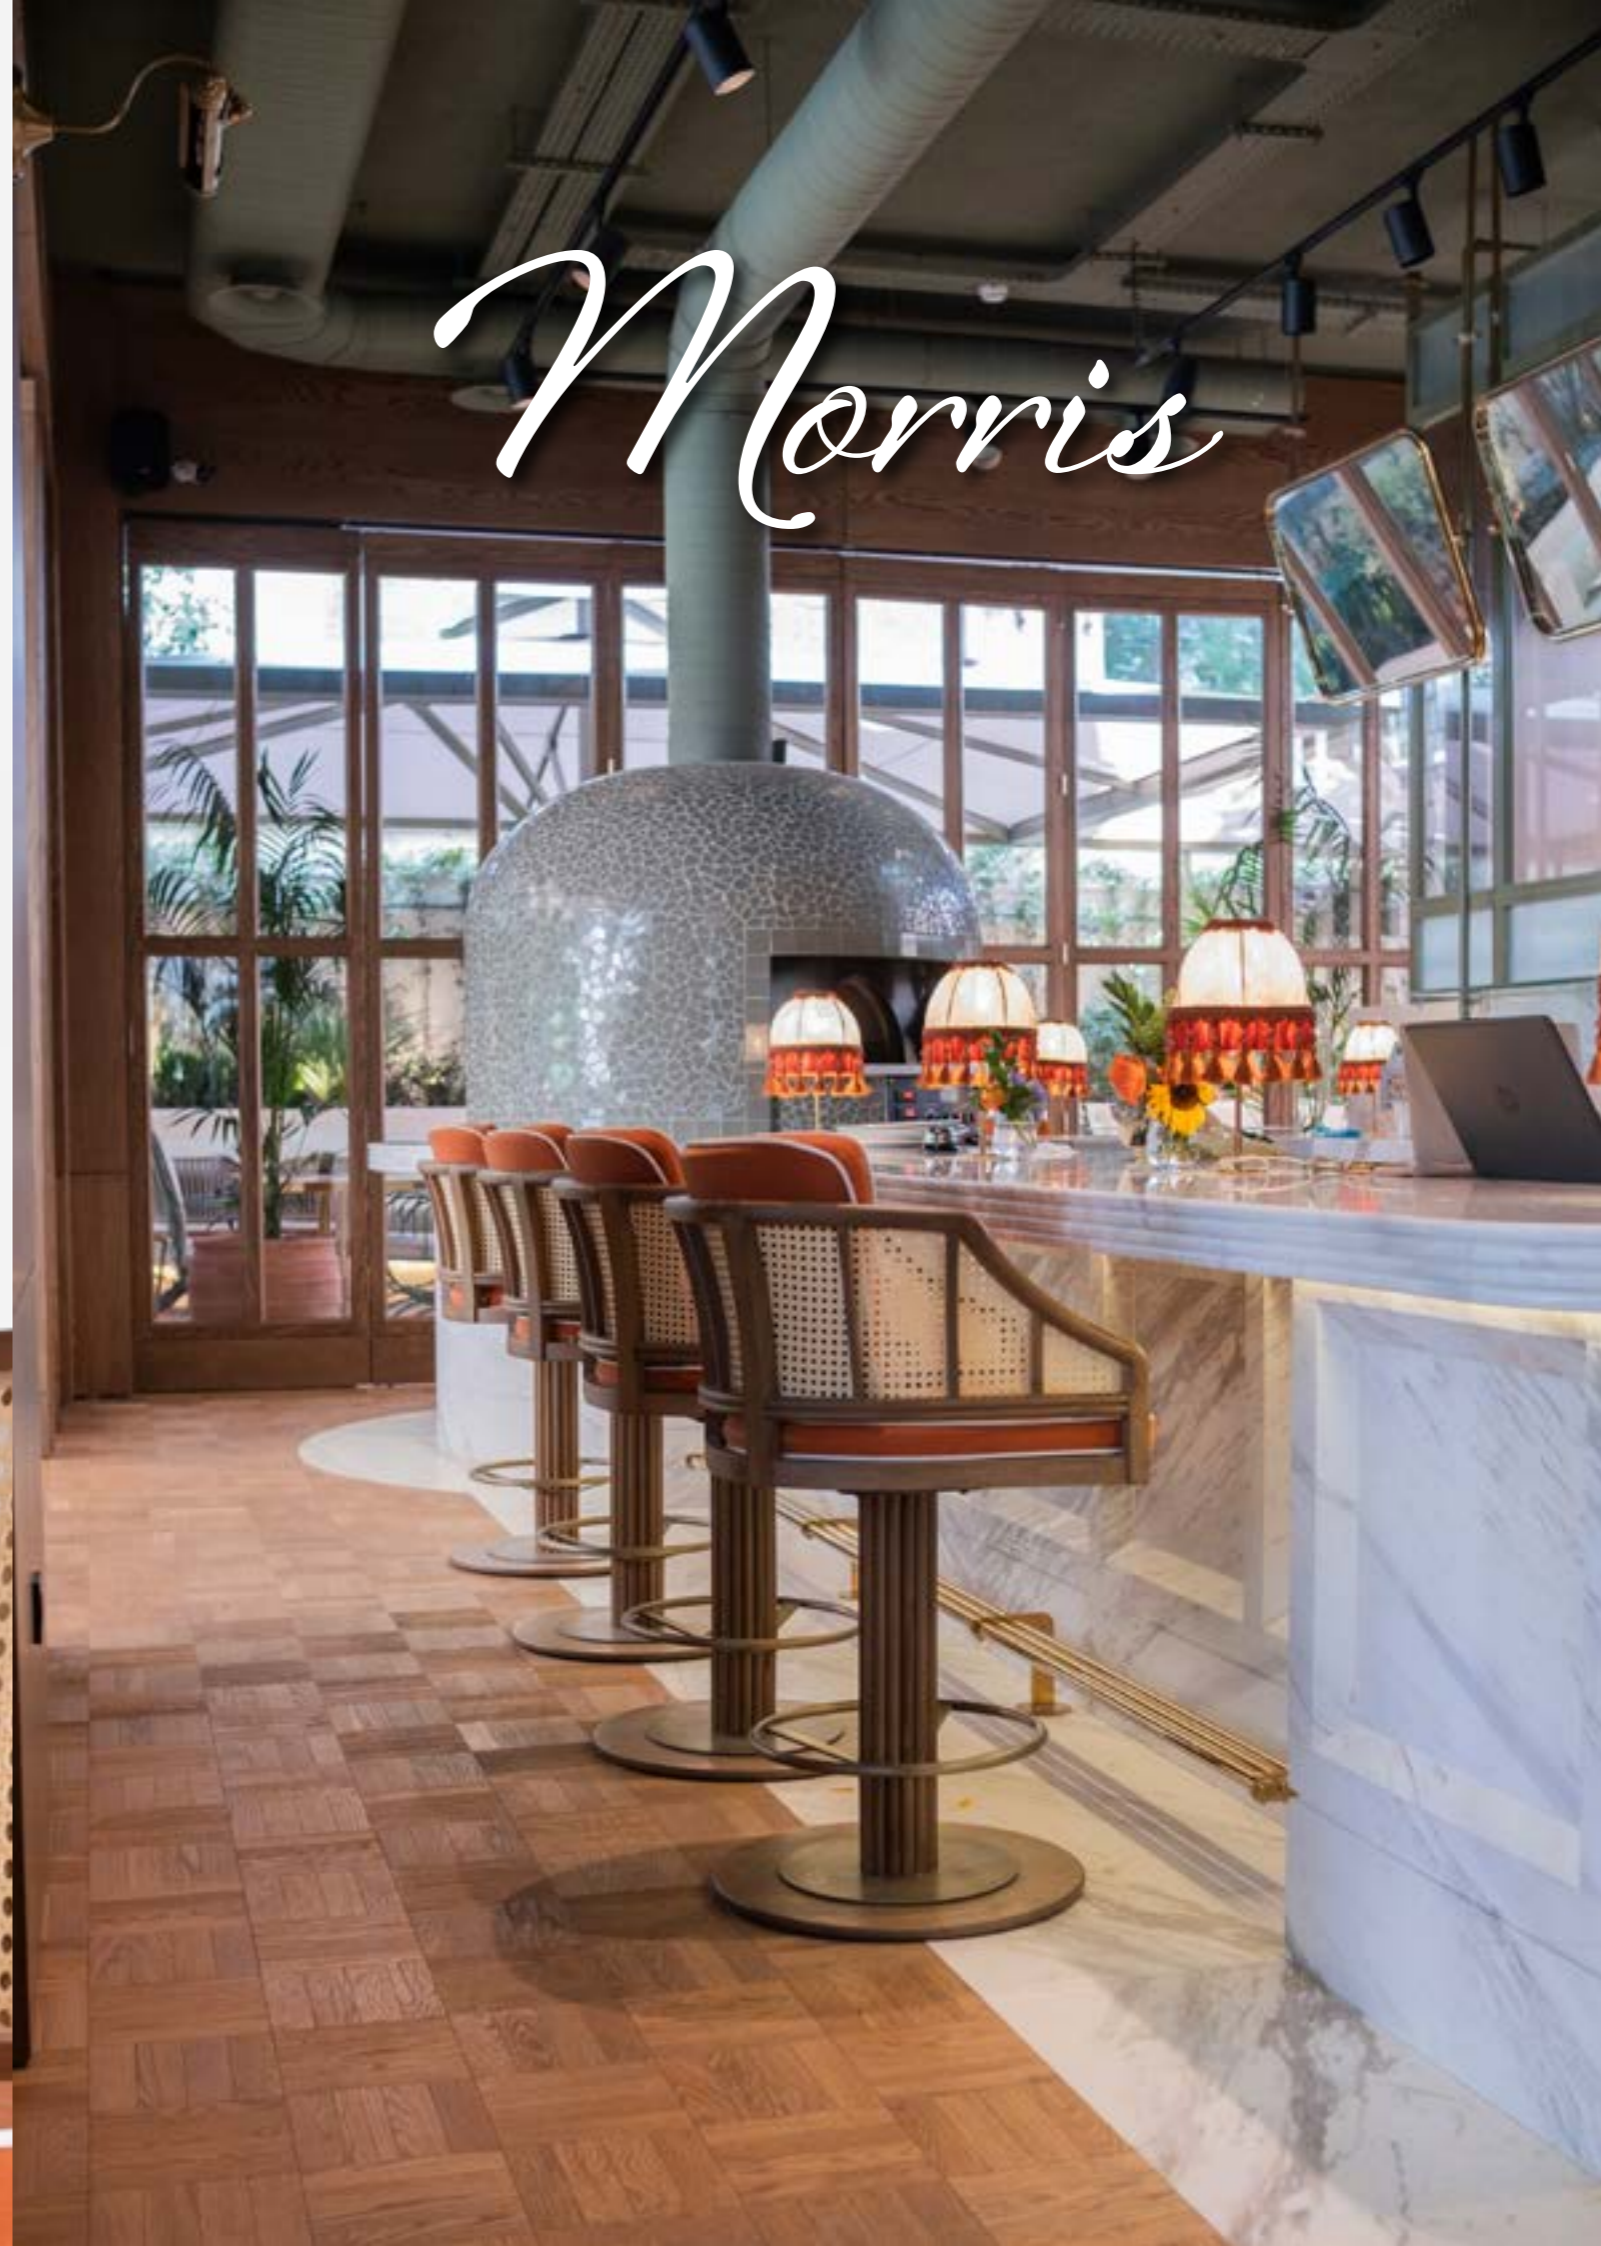

Ruka

Morris

Luna

108001

Different color options scratch resistant lacquer or RAL options on beech frame.
Stain-resistant, easy-to-clean linen, leather, velvet, etc. interior fabrics for intensive circulation areas.