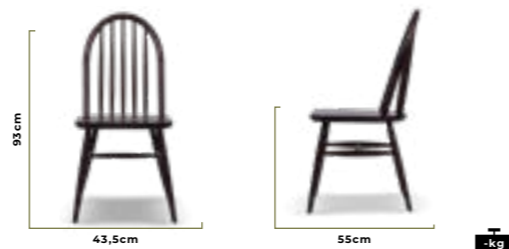

6406B

Different color options scratch resistant lacquer or RAL options on beech frame.
Stain-resistant, easy-to-clean linen, leather, velvet, etc. interior fabrics for intensive circulation areas.