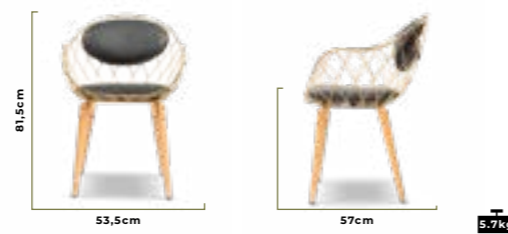

Pyramid

502KR

Color coating on metal or RAL colors options.
Interior fabrics of Stain-proof, easy-to-clean linen, leather, velvet, etc. for intensive circulation areas, etc.

Pino

552OK

Color coating on metal or RAL colors options.
Interior fabrics of Stain-proof, easy-to-clean linen, leather, velvet, etc. for intensive circulation areas, etc.