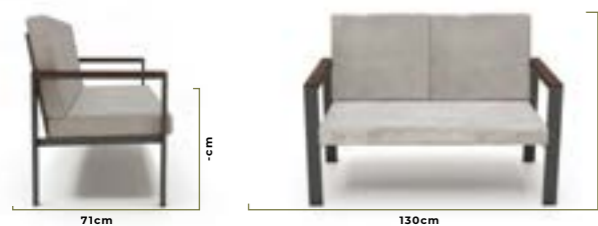

Electrostatic powder paint with RAL colors on aluminum.
Fabrics suitable for outdoor conditions.

16kg