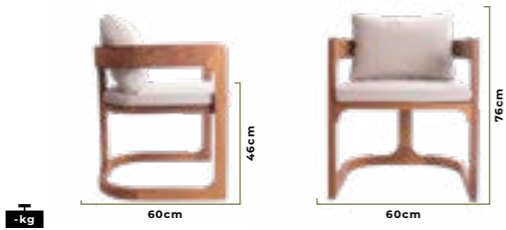

Zaha

61004R

Natural iroko frame.
Woven threads with different color options that we produce against UV rays.
Fabrics suitable for outdoor conditions.

Pei

62001R

Natural iroko frame.
Woven threads with different color options that we produce against UV rays.
Fabrics suitable for outdoor conditions.

Johnson

62008R

Natural iroko frame.
Woven threads with different color options that we produce against UV rays.
Fabrics suitable for outdoor conditions.

Wegner

62007R

Natural iroko frame.
Woven threads with different color options that we produce against UV rays.
Fabrics suitable for outdoor conditions.

Philip

61122S

Natural iroko frame.
Woven threads with different color options that we produce against UV rays.
Fabrics suitable for outdoor conditions.

Rogers

62006R

Natural iroko frame.
Woven threads with different color options that we produce against UV rays.
Fabrics suitable for outdoor conditions.

Richard

121116

Natural iroko frame.
Woven threads with different color options that we produce against UV rays.
Fabrics suitable for outdoor conditions.