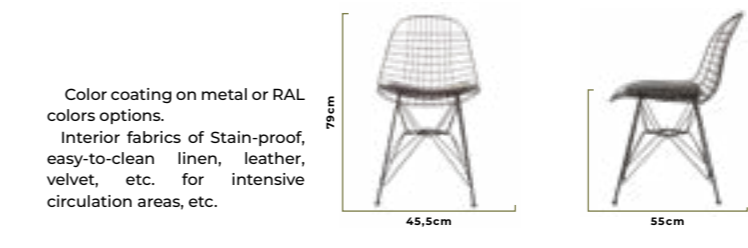

Color coating on metal or RAL colors options.
Interior fabrics of Stain-proof, easy-to-clean linen, leather, velvet, etc. for intensive circulation areas, etc.

501B
4,5kg

Terni

BY
FECORDA
CUSTOM DESIGN

300KR
7kg