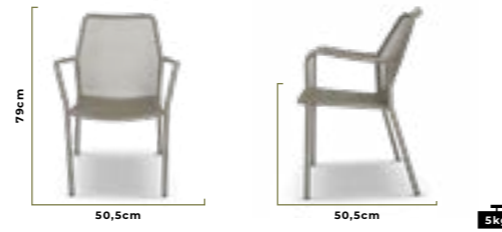

Mesh

901KKB

Cataphoresis coating on metal frame, electrostatic powder paint in RAL colors.

Mesh

Cataphoresis coating on metal frame, electrostatic powder paint in RAL colors.

901KB

Mesh

927KB

Cataphoresis coating on metal frame, electrostatic powder paint in RAL colors.