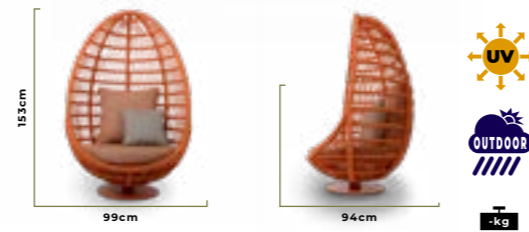

Cataphoresis coating on metal frame, electrostatic powder paint in RAL colors.
Woven threads with different color options that we produce against UV rays.