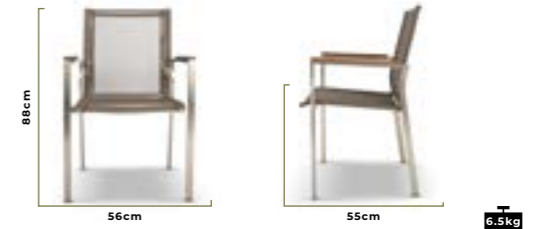

6217KBM

Cataphoresis coating on metal frame, electrostatic powder paint in RAL colors.

Twist

5202P

Stainless material frame
Natural iroko chair arm details.
Phifer fabric with color options suitable for outdoor conditions.