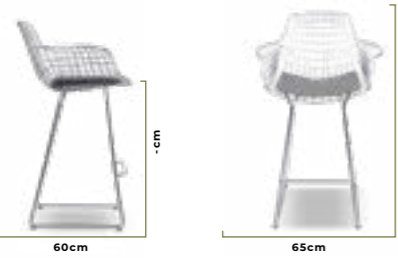

145KR

Tiana