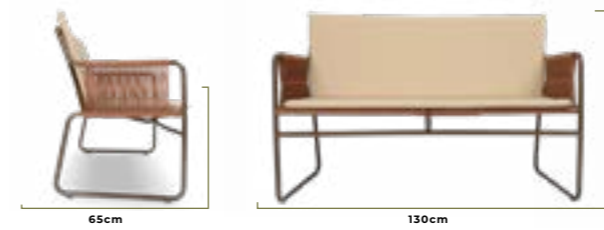

1062BA

Cataphoresis coating on metal frame, electrostatic powder paint in RAL colors.
Woven threads with different color options that we produce against UV rays.