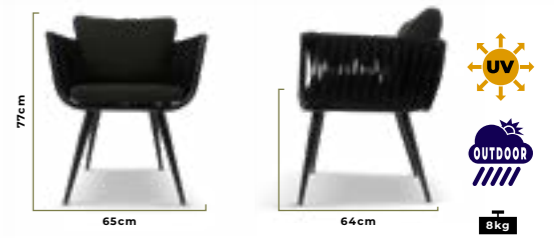

Cofee

6353KB

Carvin

963BA

Cataphoresis coating on metal frame, electrostatic powder paint in RAL colors.
Woven threads with different color options that we produce against UV rays.

Hayward

953BA

Electrostatic powder paint with RAL colors on aluminum.
Woven threads with different color options that we produce against UV rays.
Fabrics suitable for outdoor conditions.