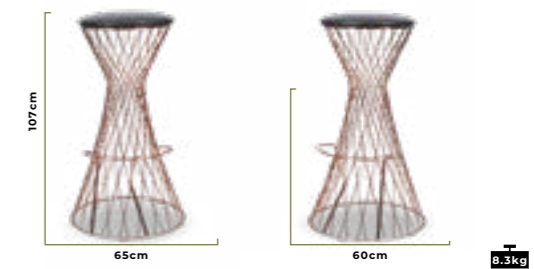

Basket

Color coating on metal or RAL colors options.
Interior fabrics of Stain-proof, easy-to-clean linen, leather, velvet, etc. for intensive circulation areas, etc.