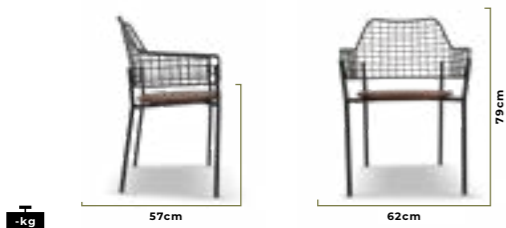

Demilune

6217KBM

Cataphoresis coating on metal frame, electrostatic powder paint in RAL colors.

Twist

5202P

Stainless material frame
Natural iroko chair arm details.
Phifer fabric with color options suitable for outdoor conditions.

Conroy

930KB

-kg

Matisse

121004B

-kg

Cataphoresis coating on metal frame, electrostatic powder paint in RAL colors.