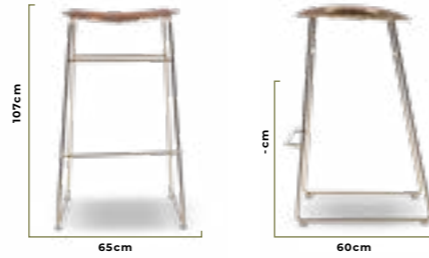

8.3kg

Color coating on metal or RAL colors options.
Interior fabrics of Stain-proof, easy-to-clean linen, leather, velvet, etc. for intensive circulation areas, etc.