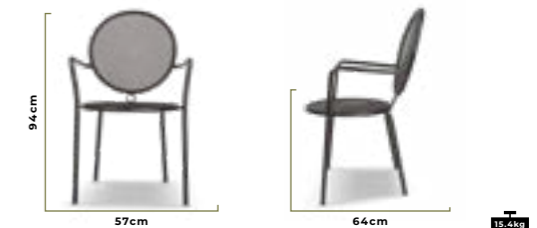

925KB

13,4kg

Cataphoresis coating on metal frame, electrostatic powder paint in RAL colors.