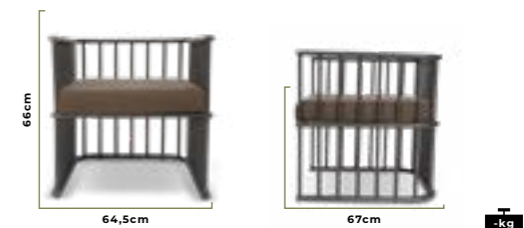

Tabby

Cataphoresis coating on metal frame, electrostatic powder paint in RAL colors.

Raund

Ptn