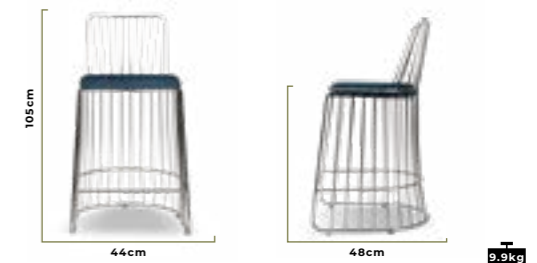

9.9kg
Color coating on metal or RAL colors options.
Interior fabrics of Stain-proof, easy-to-clean linen, leather, velvet, etc. for intensive circulation areas, etc.