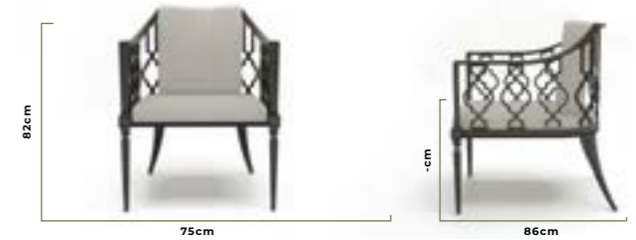

Electrostatic powder paint with RAL colors on aluminum.
Fabrics suitable for outdoor conditions.

16.59