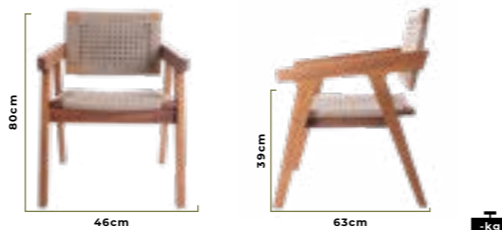

Philip

61122S

Natural iroko frame.
Woven threads with different color options that we produce against UV rays.
Fabrics suitable for outdoor conditions.

Rogers

62006R

Natural iroko frame.
Woven threads with different color options that we produce against UV rays.
Fabrics suitable for outdoor conditions.