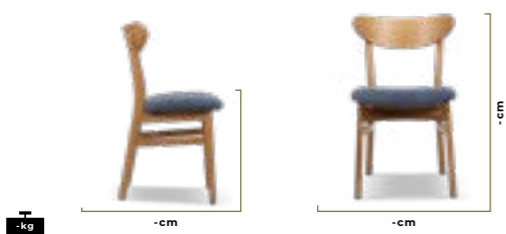

Different color options scratch resistant lacquer or RAL options on beech frame.
Stain-resistant, easy-to-clean linen, leather, velvet, etc. interior fabrics for intensive circulation areas.