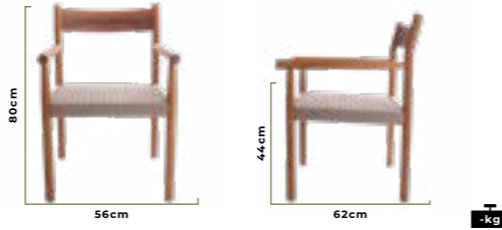

61004R

Natural iroko frame.
Woven threads with different color options that we produce against UV rays.
Fabrics suitable for outdoor conditions.

Pei

62001R

Natural iroko frame.
Woven threads with different color options that we produce against UV rays.
Fabrics suitable for outdoor conditions.