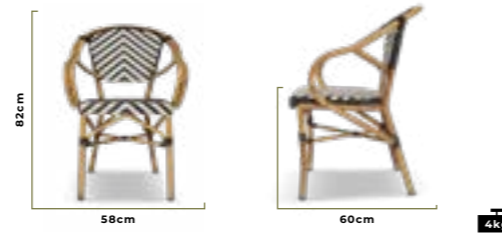

Wayf

Electrostatic powder paint with RAL colors on aluminum.
Woven threads with different color options that we produce against UV rays.
Fabrics suitable for outdoor conditions.

Cortado

960DEA

959BA

Cortado