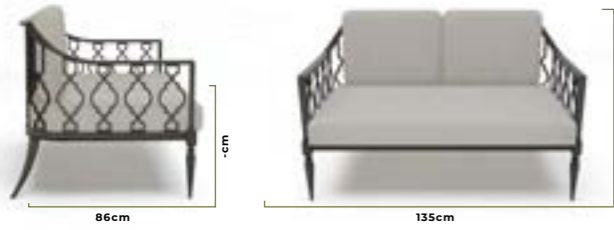

Electrostatic powder paint with RAL colors on aluminum.
Fabrics suitable for outdoor conditions.

25.9