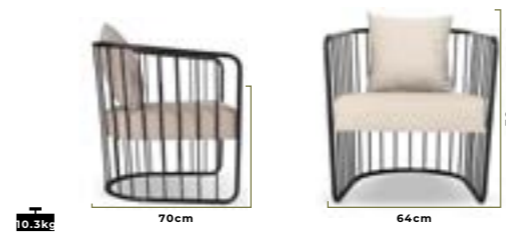

Tabby

Cataphoresis coating on metal frame, electrostatic powder paint in RAL colors.

Raund

Ptn