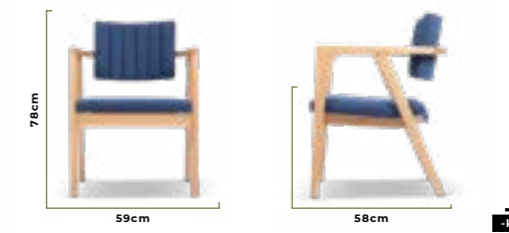

Different color options scratch resistant lacquer or RAL options on beech frame.
Stain-resistant, easy-to-clean linen, leather, velvet, etc. interior fabrics for intensive circulation areas.