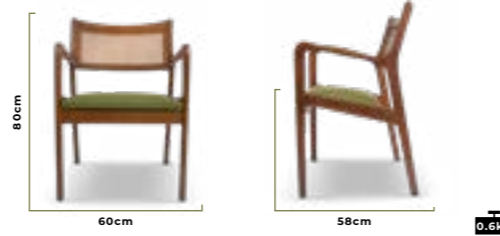

6610Z

Different color options on beech frame, scratch resistant lacquer or RAL options.
Interior fabrics of Stain-proof, easy-to-clean linen, leather, velvet, etc. for intensive circulation areas, etc.
Varnish, RAL colors or natural hazeran.