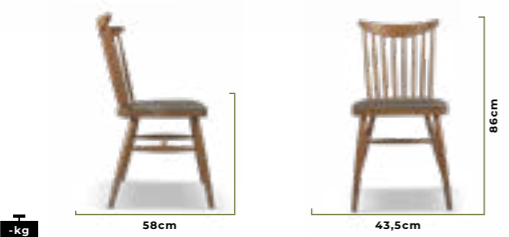

6612Z

Different color options scratch resistant lacquer or RAL options on beech frame.
Stain-resistant, easy-to-clean linen, leather, velvet, etc. interior fabrics for intensive circulation areas.