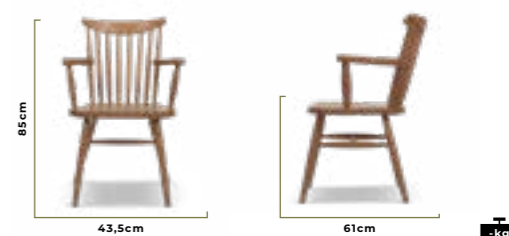

6612Z

Different color options scratch resistant lacquer or RAL options on beech frame.
Stain-resistant, easy-to-clean linen, leather, velvet, etc. interior fabrics for intensive circulation areas.

Banf

6409B