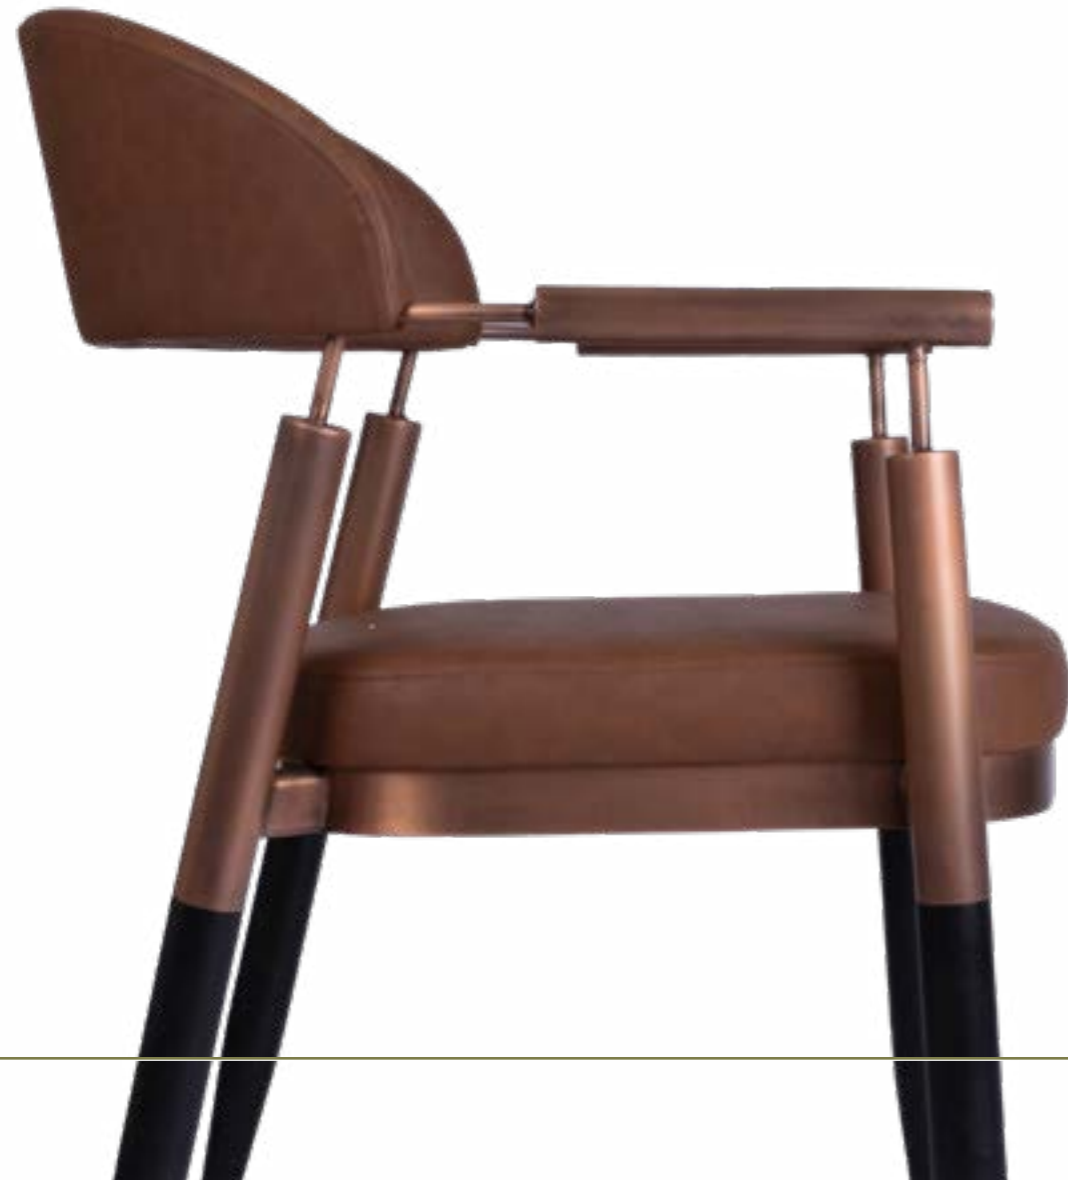

Emily

Different color options on beech frame, scratch resistant lacquer or RAL options.
Color coating on metal or RAL colors options.
Interior fabrics of Stain-proof, easy-to-clean linen, leather, velvet, etc. for intensive circulation areas, etc.
Metal lugs with color coating options.

-kg

7770K