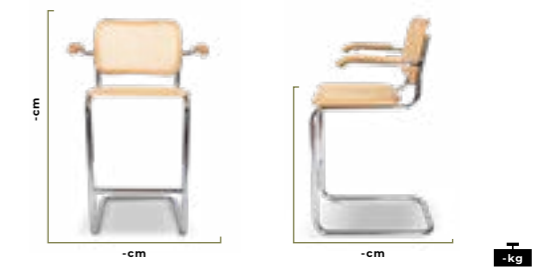

RAL colors or color coating options on metal frame. Varnish, RAL colors or natural hazeran.