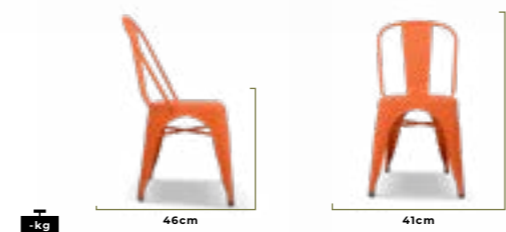

Scream

915KB

Cataphoresis coating on metal frame, electrostatic powder paint in RAL colors.
Woven threads with different color options that we produce against UV rays.

Flutura

151002KBM

Cataphoresis coating on metal frame, electrostatic powder paint in RAL colors.
Woven threads with different color options that we produce against UV rays.

Chai

310DF

Cataphoresis coating on metal frame, electrostatic powder paint in RAL colors.
Woven threads with different color options that we produce against UV rays.

Cofee

6353KB