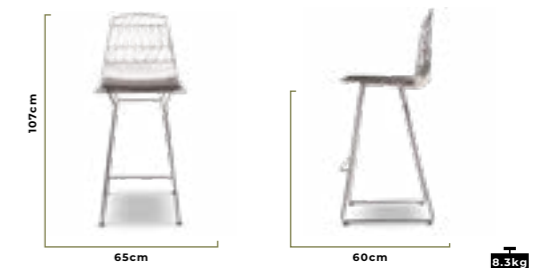

Bend

Color coating on metal or RAL colors options.
Interior fabrics of Stain-proof, easy-to-clean linen, leather, velvet, etc. for intensive circulation areas, etc.