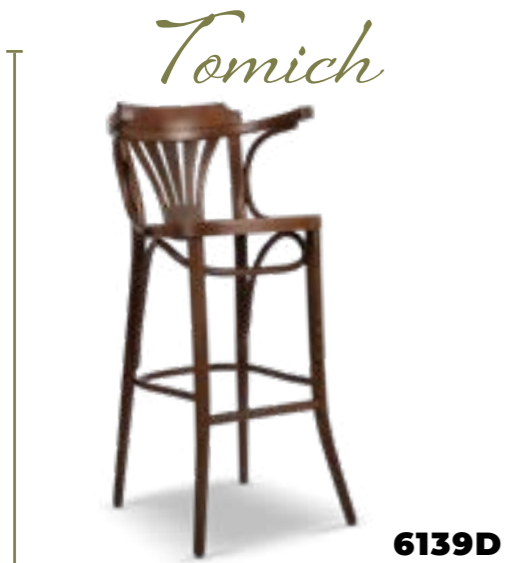

Different color options on beech frame, scratch resistant lacquer or RAL options.