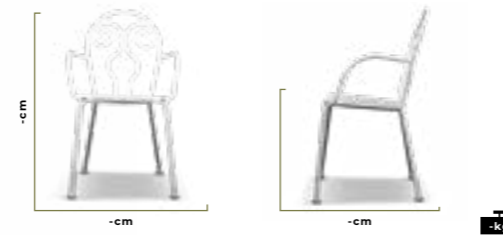

54,5cm

60cm

kg

6215KB

Scream

915KB

Cataphoresis coating on metal frame, electrostatic powder paint in RAL colors.
Woven threads with different color options that we produce against UV rays.

Flutura