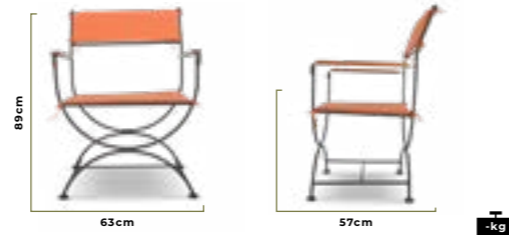

6217KBM

Cataphoresis coating on metal frame, electrostatic powder paint in RAL colors.