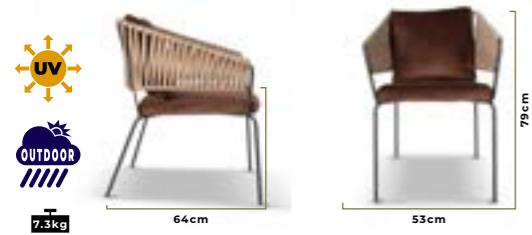

Ming

Cataphoresis coating on metal frame, electrostatic powder paint in RAL colors.
Woven threads with different color options that we produce against UV rays.