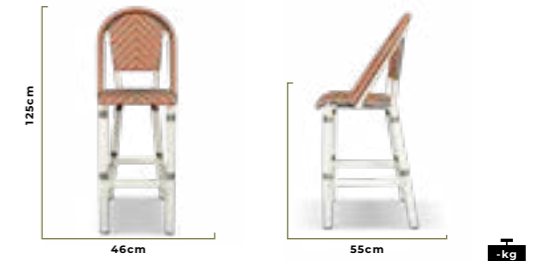

Octagon

644KB

6.3kg
Cataphoresis coating on metal frame, electrostatic powder paint in RAL colors.
Silicone threads with different color options that are resistant to UV rays and outdoor conditions.

Parl

6129BA

8.3kg
Electrostatic powder paint with RAL colors on aluminum.
Woven threads with different color options that we produce against UV rays.
Fabrics suitable for outdoor conditions.

Nordic

972KB

7.4kg
Cataphoresis coating on metal frame, electrostatic powder paint in RAL colors.
Bamboo rope resistant to UV rays and outdoor conditions.

Cortado

6011BA

kg

Preta

819KB

8.3kg
Cataphoresis coating on metal frame, electrostatic powder paint in RAL colors.
Woven threads with different color options that we produce against UV rays.

Dinn

124005KB

8.3kg
Cataphoresis coating on metal frame, electrostatic powder paint in RAL colors.
Woven threads with different color options that we produce against UV rays.

Wine

914KB

6kg
Cataphoresis coating on metal frame, electrostatic powder paint in RAL colors.
Woven threads with different color options that we produce against UV rays.

Espresso

912KB

kg

Cataphoresis coating on metal frame, electrostatic powder paint in RAL colors.
Woven threads with different color options that we produce against UV rays.