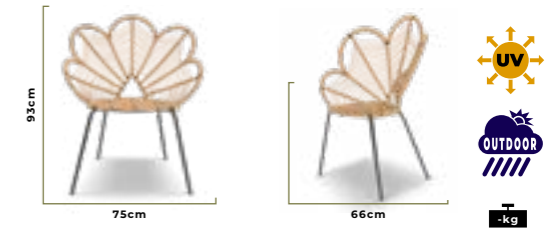

Cataphoresis coating on metal frame, electrostatic powder paint in RAL colors.
Bamboo rope resistant to UV rays and outdoor conditions.