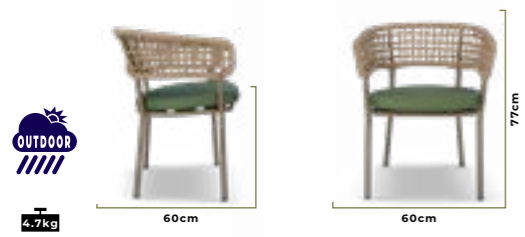

Clara

Electrostatic powder paint with RAL colors on aluminum.
Woven threads with different color options that we produce against UV rays.
Fabrics suitable for outdoor conditions.

Pear

Cataphoresis coating on metal frame, electrostatic powder paint in RAL colors.
Woven threads with different color options that we produce against UV rays.

Clara

968BA

Electrostatic powder paint with RAL colors on aluminum.
Woven threads with different color options that we produce against UV rays.
Fabrics suitable for outdoor conditions.

Triangle

Cataphoresis coating on metal frame, electrostatic powder paint in RAL colors.
Woven threads with different color options that we produce against UV rays.