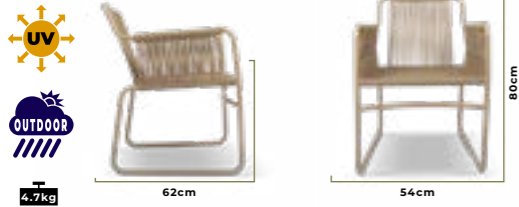

Cofee

6353KB

Carvin

963BA

Cataphoresis coating on metal frame, electrostatic powder paint in RAL colors.
Woven threads with different color options that we produce against UV rays.

Hayward

953BA

Electrostatic powder paint with RAL colors on aluminum.
Woven threads with different color options that we produce against UV rays.
Fabrics suitable for outdoor conditions.