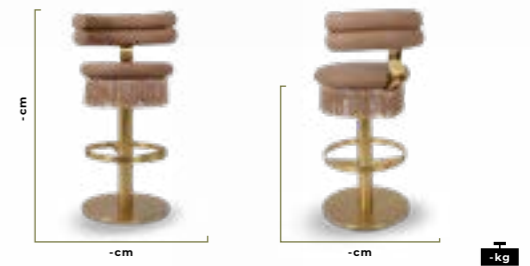

Color coating on metal or RAL colors options.
Interior fabrics of Stain-proof, easy-to-clean linen, leather, velvet, etc. for intensive circulation areas, etc.