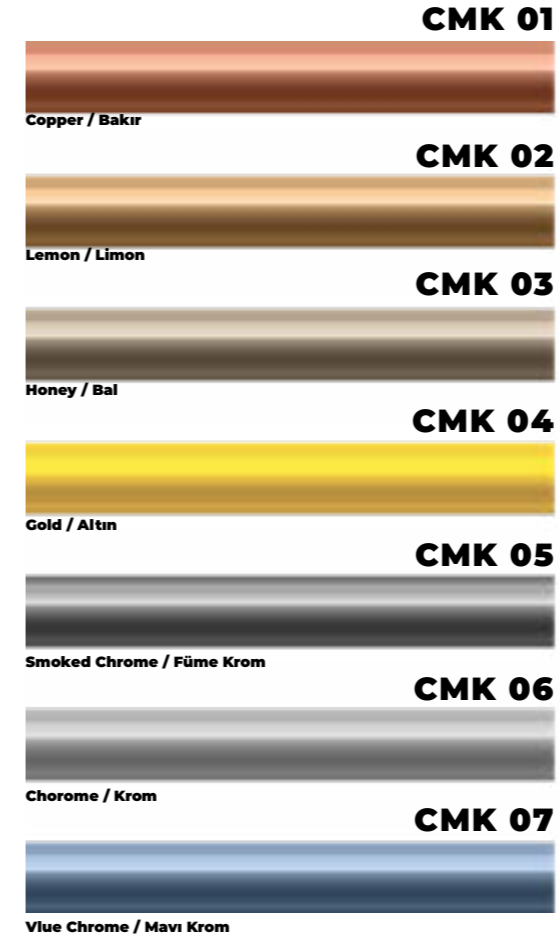

Metal Material

Ral Material