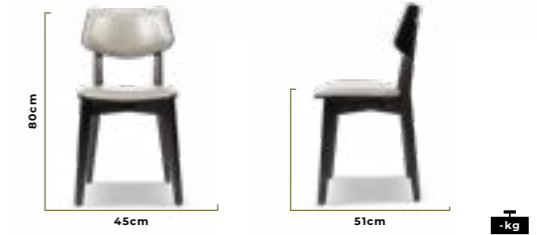

Different color options scratch resistant lacquer or RAL options on beech frame.
Stain-resistant, easy-to-clean linen, leather, velvet, etc. interior fabrics for intensive circulation areas.