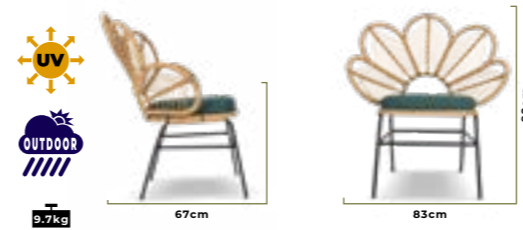

Daisy

Cataphoresis coating on metal frame, electrostatic powder paint in RAL colors.
Bamboo rope resistant to UV rays and outdoor conditions.