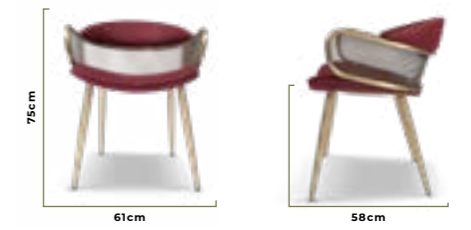

Color coating on metal or RAL colors options.
Interior fabrics of Stain-proof, easy-to-clean linen, leather, velvet, etc. for intensive circulation areas, etc.