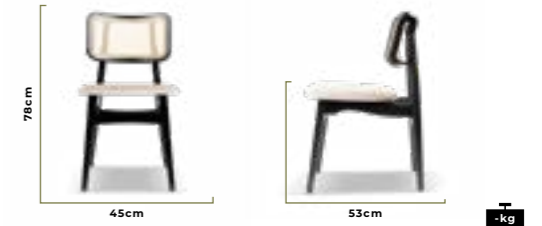

61116S

76cm
45cm
53cm
-kg
Different color options on beech frame, scratch resistant lacquer or RAL options.
Interior fabrics of Stain-proof, easy-to-clean linen, leather, velvet, etc. for intensive circulation areas, etc.
Varnish, RAL colors or natural hazeran.