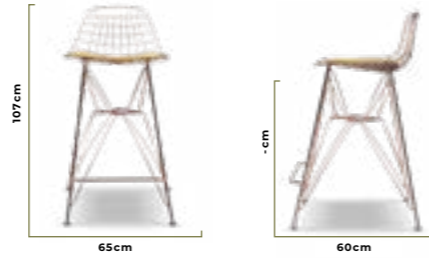

Wire

BY
FECORDA
CUSTOM DESIGN

8.3kg

Color coating on metal or RAL colors options.
Interior fabrics of Stain-proof, easy-to-clean linen, leather, velvet, etc. for intensive circulation areas, etc.

Wire

BY
FECORDA
CUSTOM DESIGN

8.3kg

Color coating on metal or RAL colors options.
Interior fabrics of Stain-proof, easy-to-clean linen, leather, velvet, etc. for intensive circulation areas, etc.

Zira

BY
FECORDA
CUSTOM DESIGN

8.3kg

Color coating on metal or RAL colors options.
Interior fabrics of Stain-proof, easy-to-clean linen, leather, velvet, etc. for intensive circulation areas, etc.

Dolunay

BY
FECORDA
CUSTOM DESIGN

8.3kg

Color coating on metal or RAL colors options.
Interior fabrics of Stain-proof, easy-to-clean linen, leather, velvet, etc. for intensive circulation areas, etc.