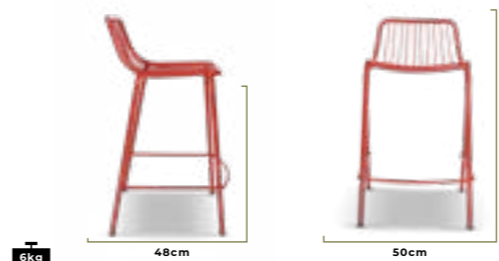

6kg
Cataphoresis coating on metal frame, electrostatic powder paint in RAL colors.
Woven threads with different color options that we produce against UV rays.