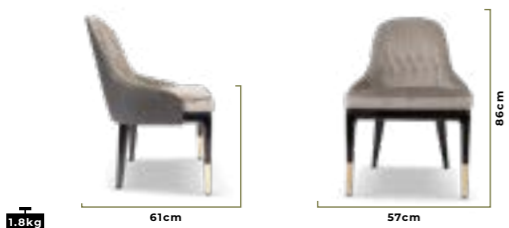

Different color options on beech frame, scratch resistant lacquer or RAL options.
Interior fabrics of Stain-proof, easy-to-clean linen, leather, velvet, etc. for intensive circulation areas, etc.
Metal lugs with color coating options.