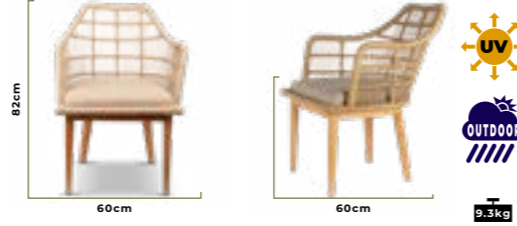

Rook

962BKA

Natural iroko frame.
Woven threads with different color options that we produce against UV rays.
Fabrics suitable for outdoor conditions.

Rook

961BKA

Natural iroko frame.
Woven threads with different color options that we produce against UV rays.
Fabrics suitable for outdoor conditions.