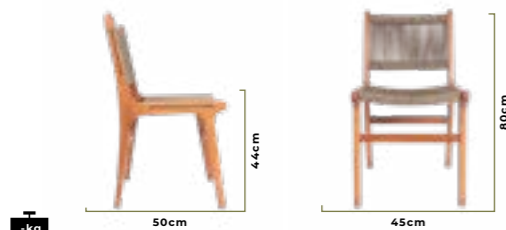

Zaha

61004R

Natural iroko frame.
Woven threads with different color options that we produce against UV rays.
Fabrics suitable for outdoor conditions.

Pei

62001R

Natural iroko frame.
Woven threads with different color options that we produce against UV rays.
Fabrics suitable for outdoor conditions.

Johnson

62008R

Natural iroko frame.
Woven threads with different color options that we produce against UV rays.
Fabrics suitable for outdoor conditions.

Wegner

62007R

Natural iroko frame.
Woven threads with different color options that we produce against UV rays.
Fabrics suitable for outdoor conditions.

Philip

61122S

Natural iroko frame.
Woven threads with different color options that we produce against UV rays.
Fabrics suitable for outdoor conditions.

Rogers

62006R

Natural iroko frame.
Woven threads with different color options that we produce against UV rays.
Fabrics suitable for outdoor conditions.

Richard

121116

Natural iroko frame.
Woven threads with different color options that we produce against UV rays.
Fabrics suitable for outdoor conditions.