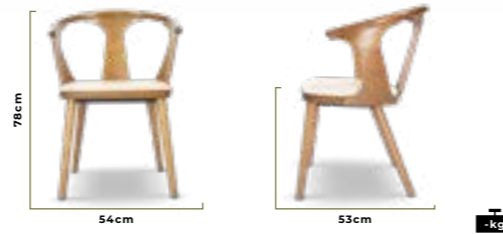

Different color options scratch resistant lacquer or RAL options on beech frame.
Stain-resistant, easy-to-clean linen, leather, velvet, etc. interior fabrics for intensive circulation areas.