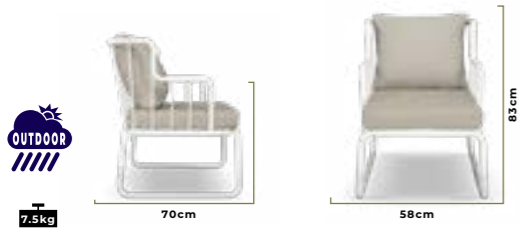

-kg

100009BA

Paralia

1041BA

Electrostatic powder paint with RAL colors on aluminum.
Fabrics suitable for outdoor conditions.

Moon

1311HI

iroko frame.
Woven threads with different color options that we produce against UV rays.
Fabrics suitable for outdoor conditions.