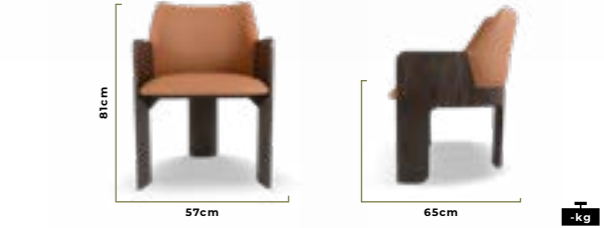

Different color options scratch resistant lacquer or RAL options on beech frame.
Stain-resistant, easy-to-clean linen, leather, velvet, etc. interior fabrics for intensive circulation areas.