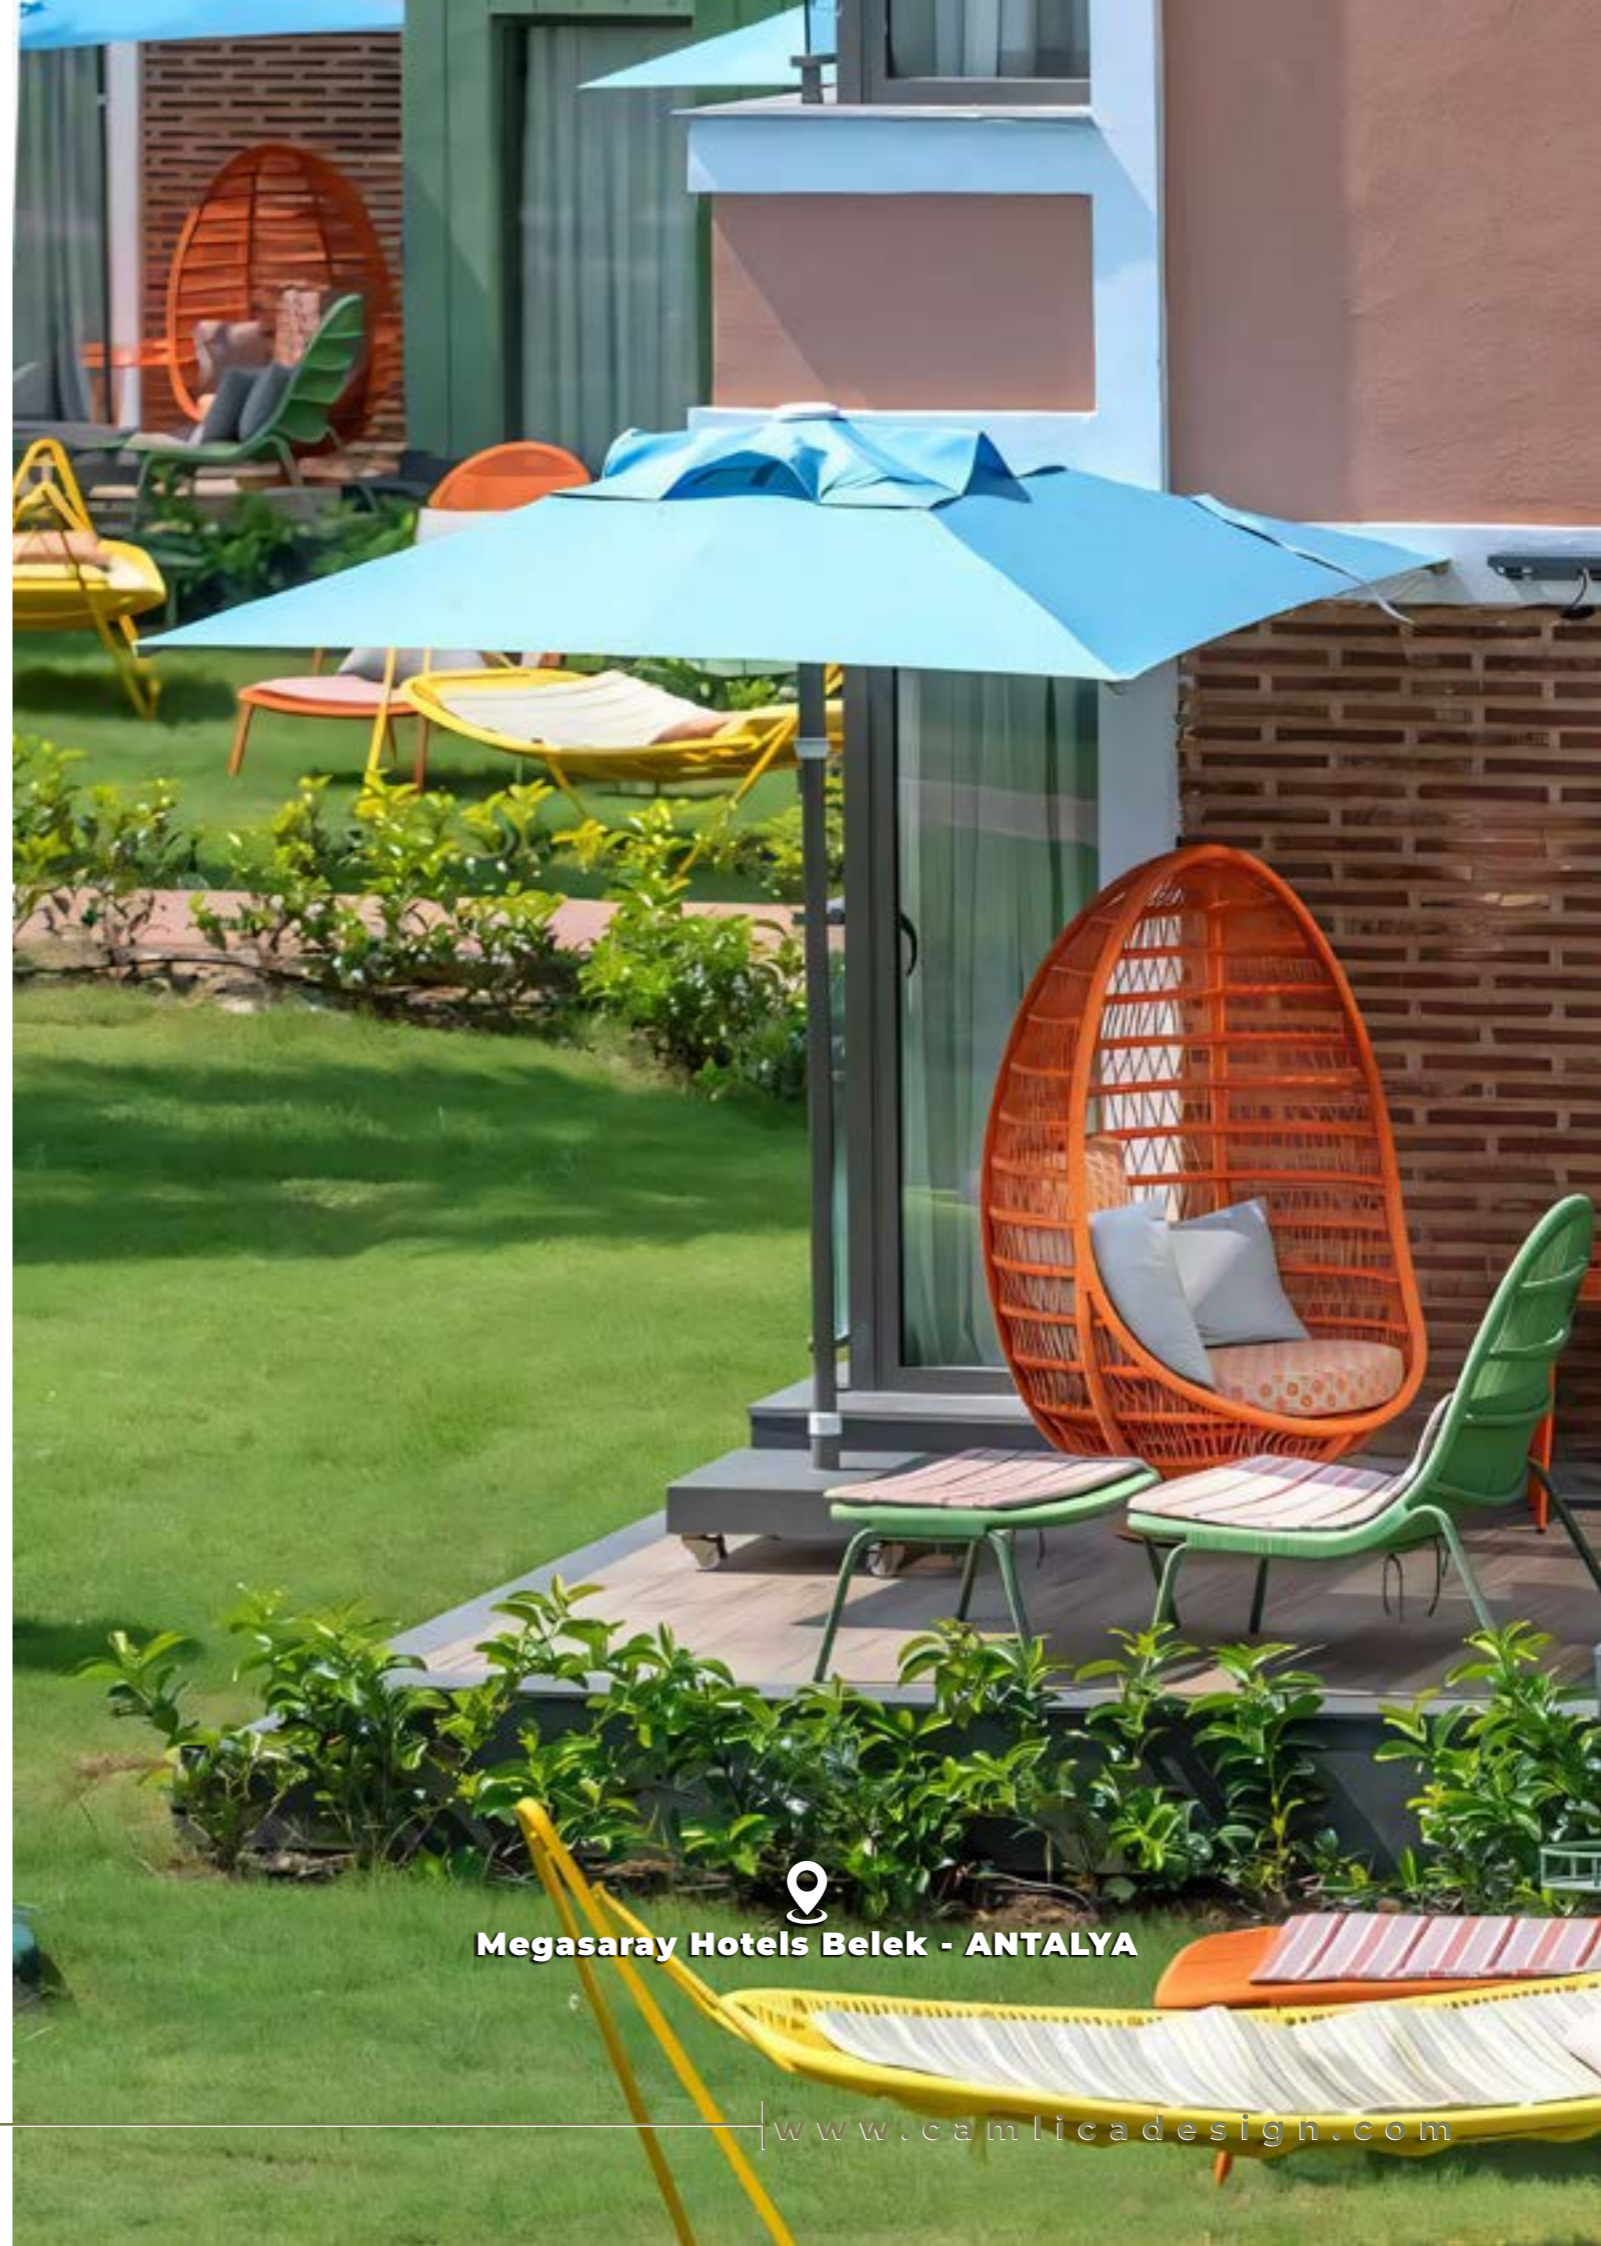

Megasaray Hotels Belek - ANTALYA