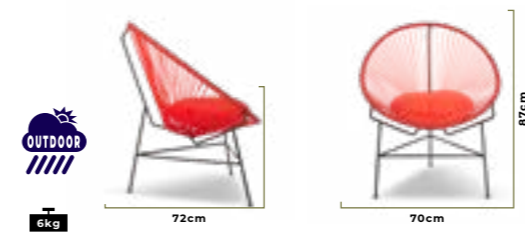

951KBM

Cataphoresis coating on metal frame, electrostatic powder paint in RAL colors.
Woven threads with different color options that we produce against UV rays.