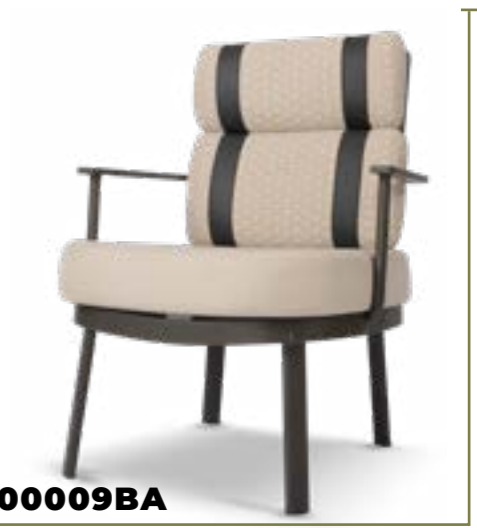

Hookah

Electrostatic powder paint with RAL colors on aluminum.
Fabrics suitable for outdoor conditions.

-kg

100009BA