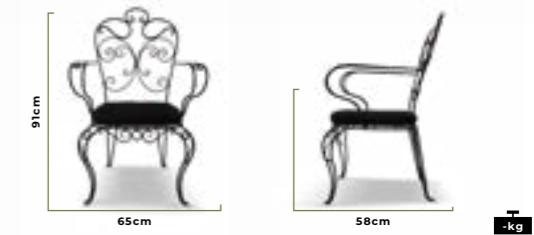

Scream

915KB

Cataphoresis coating on metal frame, electrostatic powder paint in RAL colors.
Woven threads with different color options that we produce against UV rays.

Flutura

151002KBM

Cataphoresis coating on metal frame, electrostatic powder paint in RAL colors.
Woven threads with different color options that we produce against UV rays.

Chai

310DF

Cataphoresis coating on metal frame, electrostatic powder paint in RAL colors.
Woven threads with different color options that we produce against UV rays.

Cofee

6353KB