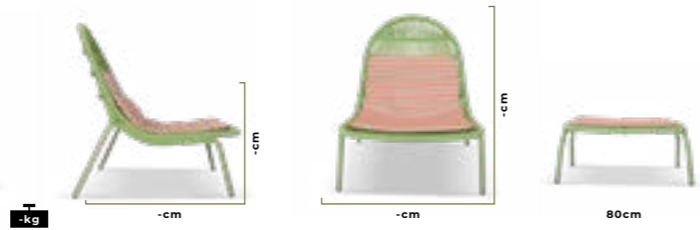

Seyseller

116013KBM / 116014KBM

Cataphoresis coating on metal frame, electrostatic powder paint in RAL colors. Woven threads with different color options that we produce against UV rays.