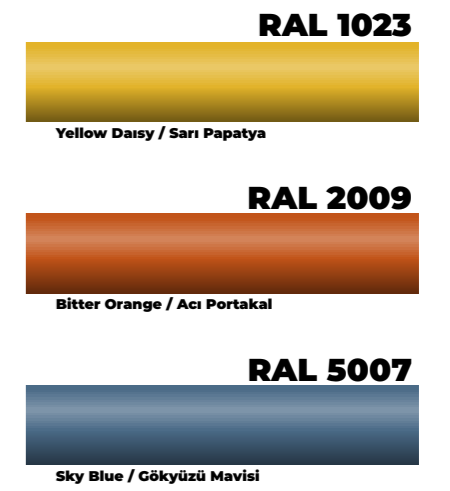

Metal Material

Ral Material